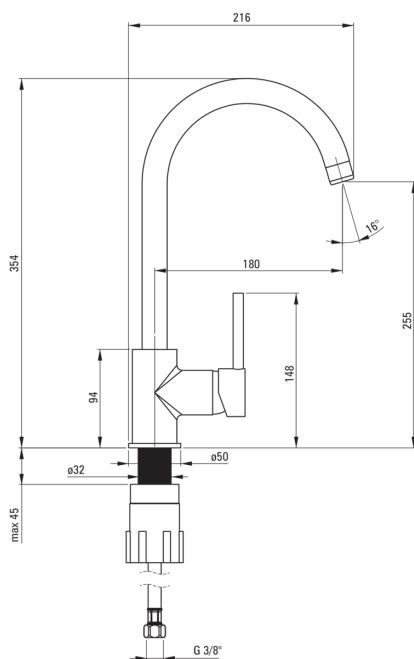

### Mixer

Finish	graphite, chrome
Mixer type	mixer, single-handle
Installation method	standing
Total mixer height [mm]	354
Flow class [l/min]	Z ≤ 9 (4 - 9)
Acoustic group [db]	I (x ≤ 20)

### Mixer cartridge

Ceramic cartridge size	35 mm
------------------------	-------

### Spouts

Spout type	swivel
Mixer spout range [mm]	180
Material	stainless steel

### Connecting hoses

Length [mm]	450
Installation thread	3/8"
Connection thread	M10