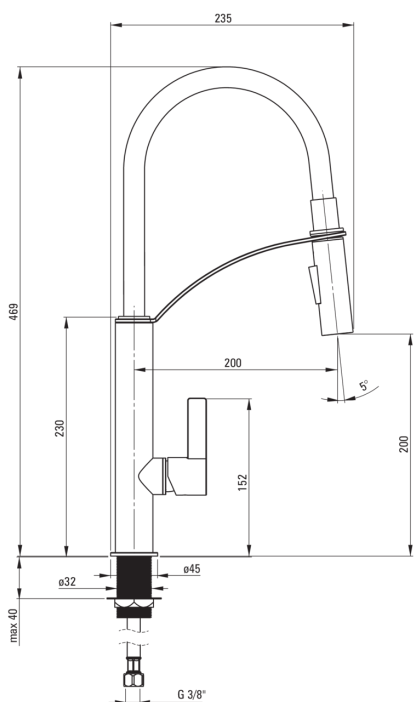

# GERBERA Kitchen tap

Product code: BGB\_B720

EAN: 5908212053850

Color: multicolour

Warranty [years]: 7

## Mixer cartridge

Ceramic cartridge size	25 mm
------------------------	-------

## Spouts

Spout type	elastic
Mixer spout range [mm]	200
Material	plastic

## Connecting hoses

Length [mm]	450
Installation thread	3/8"
Connection thread	M8