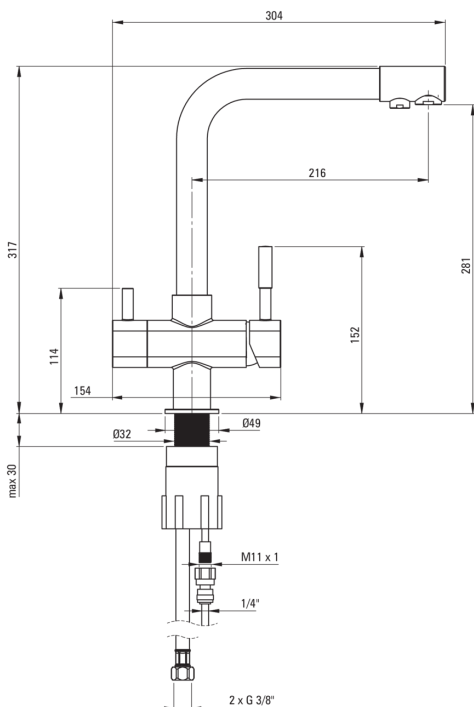

# Kitchen tap, with water filter connection

**Product code:** BCH\_065M

**EAN:** 05908212089439

**Color:** silver

**Warranty [years]:** 7

## Mixer

Finish	chrome
Mixer type	mixer, single-handle, for the water filter connection
Installation method	standing
Total mixer height [mm]	317
Flow class [l/min]	Z ≤ 9 (4 - 9)
Acoustic group [db]	II (20 < x ≤ 30)

## Mixer cartridge

Ceramic cartridge size	35 mm
------------------------	-------

## Connecting hoses

Length [mm]	450
Installation thread	3/8"
Connection thread	M10