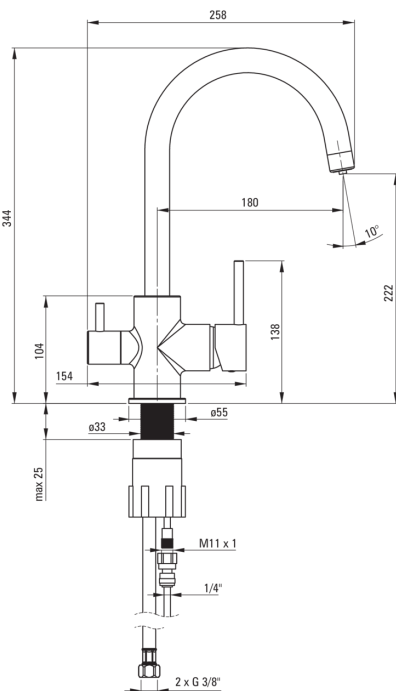

## Mixer

Finish	nero
Mixer type	mixer, for the water filter connection
Installation method	standing
Total mixer height [mm]	344
Acoustic group [db]	II (20 < x ≤ 30)

## Mixer cartridge

Ceramic cartridge size	35 mm
------------------------	-------

## Spouts

Spout type	swivel
Mixer spout range [mm]	180
Material	brass

## Connecting hoses

Length [mm]	450
Installation thread	3/8"
Connection thread	M10