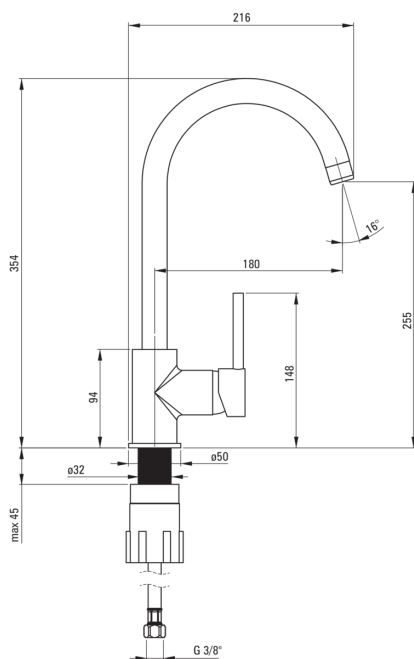

NEMEZJA

Kitchen tap

Product code: BEN_762M

EAN: 5908212021040

Color: beige

Warranty [years]: 7

Mixer

Finish	sand
Mixer type	single-handle, mixer
Installation method	standing
Total mixer height [mm]	354
Flow class [l/min]	Z ≤ 9 (4 - 9)
Acoustic group [db]	I (x ≤ 20)

Mixer cartridge

Ceramic cartridge size	35 mm
------------------------	-------

Spouts

Spout type	swivel
Mixer spout range [mm]	180
Material	stainless steel

Aerators

Aerator type	honeycomb
Aerator size	M22

Connecting hoses

Length [mm]	450
Installation thread	3/8"
Connection thread	M10

Features:

- The mixer body is made of the highest quality brass
- The mixer is equipped with a stream aerator
- The mounting sleeve facilitates the installation of the mixer
- 45 cm connection hoses included
- Z flow class (4-9 l/min) allowing for water consumption reduction
- Dedicated cleaning agent, safe for cleaned surfaces