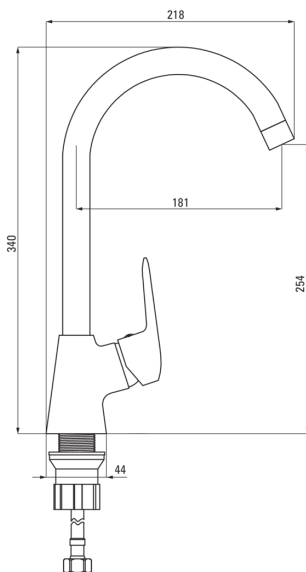

BORO

Kitchen tap

Product code: BMO_062M

EAN: 5908212083567

Color: silver

Warranty [years]: 2

Mixer

Finish	chrome
Mixer type	single-handle, mixer
Installation method	standing
Total mixer height [mm]	340
Acoustic group [db]	II (20 < x ≤ 30)

Mixer cartridge

Ceramic cartridge size	35 mm
------------------------	-------

Spouts

Spout type	swivel
Mixer spout range [mm]	181
Material	metal

Aerators

Aerator type	honeycomb
Aerator size	M22

Connecting hoses

Length [mm]	350
Installation thread	3/8"
Connection thread	M10

Features:

- Dedicated cleaning agent, safe for cleaned surfaces