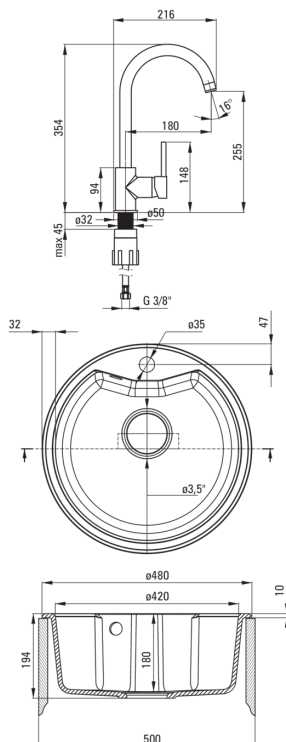

SOLIS

Granite sink with tap

Product code: ZRSB2803
EAN: 5908212058664
Color: shades of grey, black
Warranty [years]: 18

Sink

Finish	graphite
Surface type	matte
Material	granite
Installation method	inset
Number of bowls	1
Minimum cabinet width [mm]	500
Height [mm]	194
Diameter [mm]	480
Bowl depth [mm]	180
Cut-out diameter [mm]	460
Equipped with accessories	Yes
Number of holes	1
Number of pre-drilled holes	0
Hydrophobicity	Yes

Waste kit

Finish	steel
Plug type	manual
Low siphon/ space saver	Yes
Possibility to connect a dishwasher/ washing machine	Yes

Mixer

Finish	graphite, chrome
Mixer type	mixer, single-handle
Installation method	standing
Flow class [l/min]	Z ≤ 9 (4 - 9)
Acoustic group [db]	I (x ≤ 20)

Mixer cartridge

Ceramic cartridge size	35 mm
------------------------	-------

Spouts

Spout type	swivel
Mixer spout range [mm]	180

Aerators

Aerator type	honeycomb
Aerator size	M22

Connecting hoses

Length [mm]	450
Installation thread	3/8"
Connection thread	M10