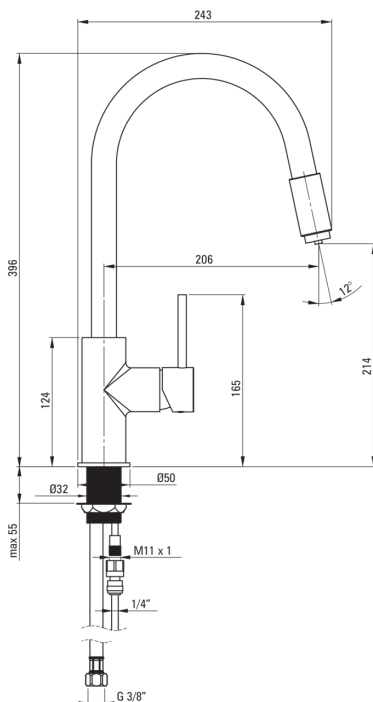

ASTER

Kitchen tap, with water filter connection

Product code: BCA_064M

EAN: 5908212061206

Color: silver

Warranty [years]: 7

Mixer

| | |
|-------------------------|---|
| Finish | chrome, black |
| Mixer type | mixer, single-handle, for the water filter connection |
| Installation method | standing |
| Total mixer height [mm] | 396 |
| Flow class [l/min] | Z ≤ 9 (4 - 9) |
| Acoustic group [db] | II (20 < x ≤ 30) |

Mixer cartridge

| | |
|------------------------|-------|
| Ceramic cartridge size | 35 mm |
|------------------------|-------|

Spouts

| | |
|------------------------|--------|
| Spout type | swivel |
| Mixer spout range [mm] | 206 |
| Material | brass |

Function switch

| | |
|-------------|------------------|
| Switch type | spout integrated |
|-------------|------------------|

Aerators

| | |
|--------------|-------|
| Aerator type | other |
| Aerator size | M24 |

Connecting hoses

| | |
|---------------------|------|
| Length [mm] | 500 |
| Installation thread | 3/8" |
| Connection thread | M10 |

Features:

- The mixer body is made of the highest quality brass
- The mixer is equipped with a stream aerator
- The mounting sleeve facilitates the installation of the mixer
- 45 cm connection hoses included
- Z flow class (4-9 l/min) allowing for water consumption reduction
- Durable hose ends made of brass
- Dedicated cleaning agent, safe for cleaned surfaces