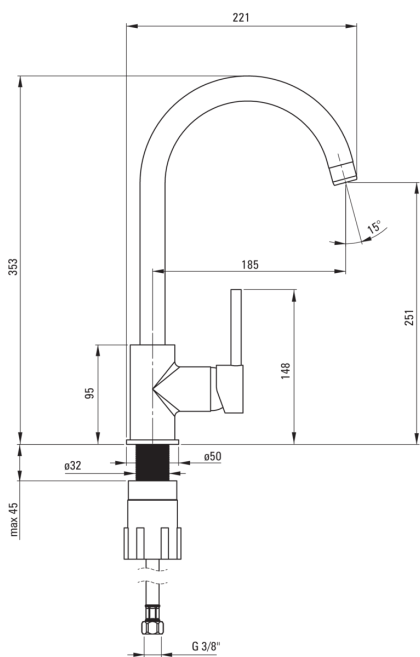

MILIN

Kitchen tap

Product code: BEU_W62M

EAN: 5908212036532

Color: white

Warranty [years]: 7

Mixer

Finish	white
Mixer type	single-handle, mixer
Installation method	standing
Total mixer height [mm]	353
Flow class [l/min]	Z ≤ 9 (4 - 9)
Acoustic group [db]	I (x ≤ 20)

Mixer cartridge

Ceramic cartridge size	35 mm
------------------------	-------

Spouts

Spout type	swivel
Mixer spout range [mm]	185
Material	stainless steel

Aerators

Aerator type	honeycomb
Aerator size	M22

Connecting hoses

Length [mm]	450
Installation thread	3/8"
Connection thread	M10

Features:

- The mixer body is made of the highest quality brass
- The mixer is equipped with a stream aerator
- The mounting sleeve facilitates the installation of the mixer
- 45 cm connection hoses included
- Z flow class (4-9 l/min) allowing for water consumption reduction
- Dedicated cleaning agent, safe for cleaned surfaces