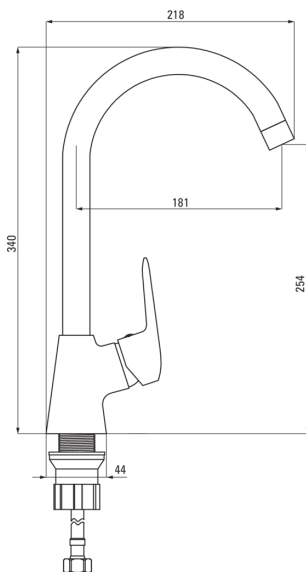

### Sink

Finish	graphite
Surface type	matte
Material	granite
Installation method	inset
Number of bowls	1
Minimum cabinet width [mm]	500
Width [mm]	440
Length [mm]	670
Height [mm]	175
Bowl depth [mm]	163
Cut-out length [mm]	650
Cut-out width [mm]	420
Reversible	Yes
Equipped with accessories	Yes
Number of holes	2
Number of pre-drilled holes	0
Hydrophobicity	Yes

### Mixer cartridge

Ceramic cartridge size	35 mm
------------------------	-------

### Connecting hoses

Length [mm]	350
Installation thread	3/8"
Connection thread	M10