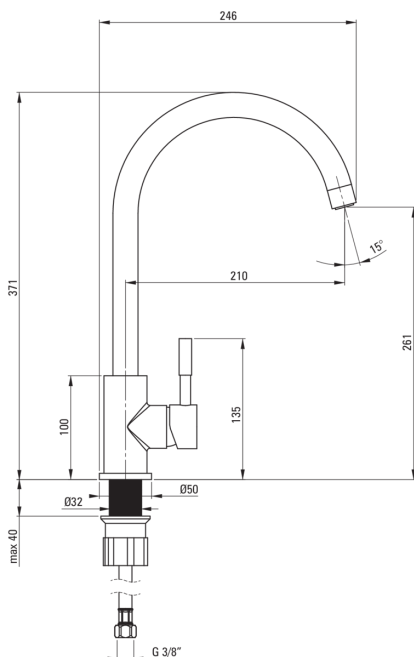

LIMA

Kitchen tap

Product code: BBM_F62M

EAN: 5908212080696

Color: shades of grey

Warranty [years]: 7

Mixer

Finish	steel
Mixer type	mixer, single-handle
Installation method	standing
Total mixer height [mm]	371
Acoustic group [db]	I ($x \leq 20$)

Mixer cartridge

Ceramic cartridge size	35 mm
------------------------	-------

Spouts

Spout type	swivel
Mixer spout range [mm]	210
Material	steel 304

Aerators

Aerator type	silicone
Aerator size	M22

Connecting hoses

Length [mm]	450
Installation thread	3/8"
Connection thread	M10

Features:

- The mixer is equipped with a stream aerator
- Silicone aerator for easy removal of limescale
- 45 cm connection hoses included
- Durable hose ends made of brass
- Dedicated cleaning agent, safe for cleaned surfaces