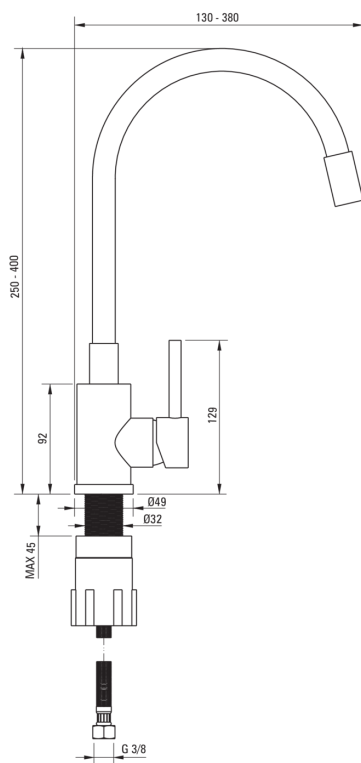

### Sink

Finish	graphite
Surface type	matte
Material	granite
Installation method	inset
Number of bowls	1
Minimum cabinet width [mm]	500
Width [mm]	440
Length [mm]	670
Height [mm]	175
Bowl depth [mm]	163
Cut-out length [mm]	650
Cut-out width [mm]	420
Reversible	Yes
Equipped with accessories	Yes
Number of holes	2
Number of pre-drilled holes	0
Hydrophobicity	Yes

### Mixer cartridge

Ceramic cartridge size	35 mm
------------------------	-------

### Spouts

Spout type	elastic
Mixer spout range [mm]	380

### Connecting hoses

Length [mm]	350
Installation thread	3/8"
Connection thread	M10