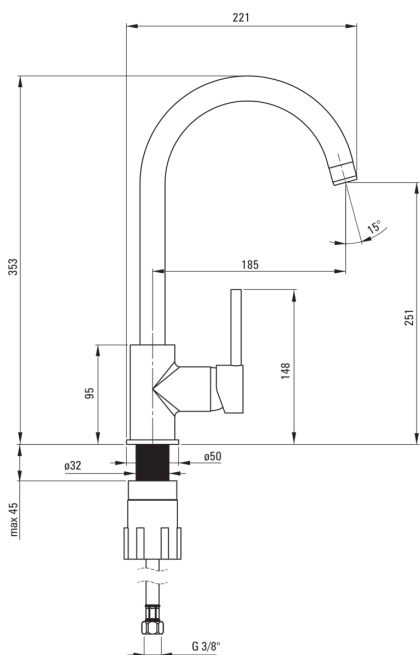

### Mixer

Finish	black
Mixer type	single-handle, mixer
Installation method	standing
Total mixer height [mm]	353
Flow class [l/min]	Z ≤ 9 (4 - 9)
Acoustic group [db]	I (x ≤ 20)

### Mixer cartridge

Ceramic cartridge size	35 mm
------------------------	-------

### Spouts

Spout type	swivel
Mixer spout range [mm]	185
Material	stainless steel

### Connecting hoses

Length [mm]	450
Installation thread	3/8"
Connection thread	M10