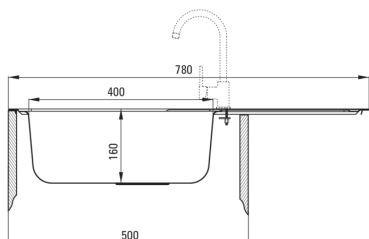

DOPPIO

Steel sink with tap

Product code: ZENB0113

EAN: 5908212074831

Color: silver

Warranty [years]: 2

Sink

Finish	steel, satin
Surface type	satin, brushed
Material	steel 201
Installation method	inset
Number of bowls	1
Minimum cabinet width [mm]	500
Width [mm]	430
Length [mm]	780
Height [mm]	160
Bowl depth [mm]	160
Cut-out length [mm]	760
Cut-out width [mm]	410
Reversible	Yes
Equipped with accessories	Yes
Antibacterial	Yes
Additional features	mixer included

Waste kit

Finish	steel
Plug type	manual
Possibility to connect a dishwasher/washing machine	Yes

Mixer

Finish	chrome
Mixer type	single-handle, mixer
Installation method	standing
Acoustic group [db]	II (20 < x ≤ 30)

Mixer cartridge

Ceramic cartridge size	35 mm
------------------------	-------

Spouts

Spout type	swivel
Mixer spout range [mm]	180

Aerators

Aerator type	honeycomb
Aerator size	M22

Connecting hoses

Length [mm]	350
Installation thread	3/8"
Connection thread	M10