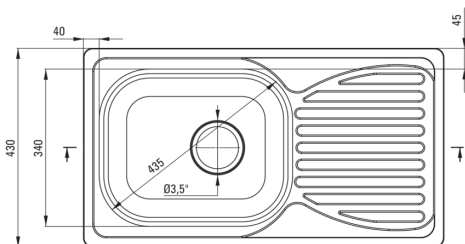

DOPPIO

Steel sink with tap

Product code: ZENB0113

EAN: 5908212074831

Color: silver

Warranty [years]: 2

Sink

Finish	steel, satin
Surface type	satin, brushed
Material	steel 201
Installation method	inset
Number of bowls	1
Minimum cabinet width [mm]	500
Width [mm]	430
Length [mm]	780
Height [mm]	160
Bowl depth [mm]	160
Cut-out length [mm]	760
Cut-out width [mm]	410
Reversible	Yes
Equipped with accessories	Yes
Antibacterial	Yes
Additional features	mixer included

Waste kit

Finish	steel
Plug type	manual
Possibility to connect a dishwasher/washing machine	Yes

Mixer

Finish	chrome
Mixer type	single-handle, mixer
Installation method	standing
Acoustic group [db]	II (20 < x ≤ 30)

Mixer cartridge

Ceramic cartridge size	35 mm
------------------------	-------

Spouts

Spout type	swivel
Mixer spout range [mm]	180

Aerators

Aerator type	honeycomb
Aerator size	M22

Connecting hoses

Length [mm]	350
Installation thread	3/8"
Connection thread	M10