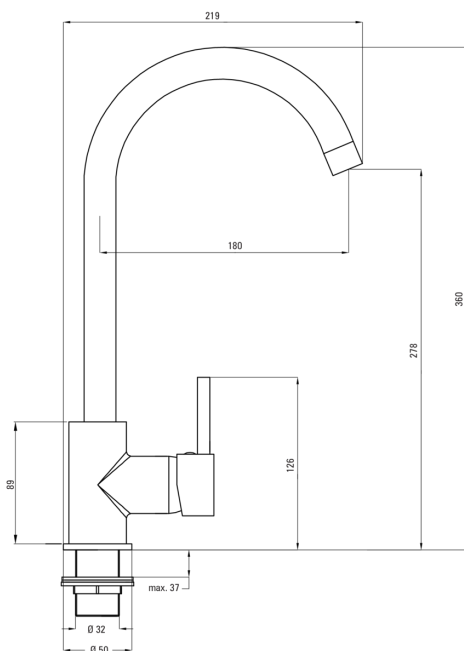

LUNO

Kitchen tap

Product code: BOC_062M

EAN: 5908212051788

Color: silver

Warranty [years]: 2

Mixer

Finish	chrome
Mixer type	single-handle, mixer
Installation method	standing
Total mixer height [mm]	360
Acoustic group [db]	II (20 < x ≤ 30)

Mixer cartridge

Ceramic cartridge size	35 mm
------------------------	-------

Spouts

Spout type	swivel
Mixer spout range [mm]	180
Material	stainless steel

Aerators

Aerator type	honeycomb
Aerator size	M22

Connecting hoses

Length [mm]	350
Installation thread	3/8"
Connection thread	M10

Features:

- Dedicated cleaning agent, safe for cleaned surfaces