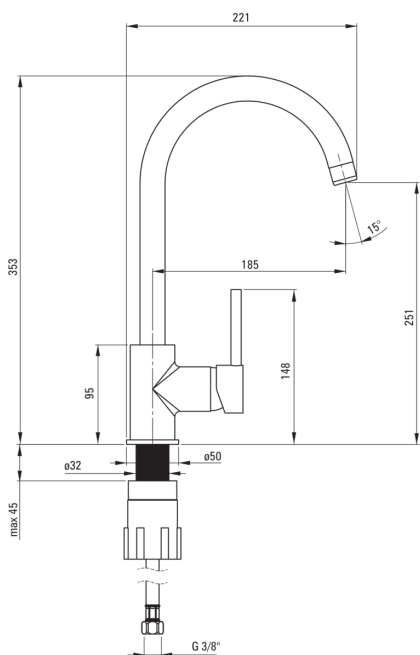

### Mixer

Finish	grey
Mixer type	single-handle, mixer
Installation method	standing
Total mixer height [mm]	353
Flow class [l/min]	Z ≤ 9 (4 - 9)
Acoustic group [db]	I (x ≤ 20)

### Mixer cartridge

Ceramic cartridge size	35 mm
------------------------	-------

### Spouts

Spout type	swivel
Mixer spout range [mm]	185
Material	stainless steel

### Connecting hoses

Length [mm]	450
Installation thread	3/8"
Connection thread	M10